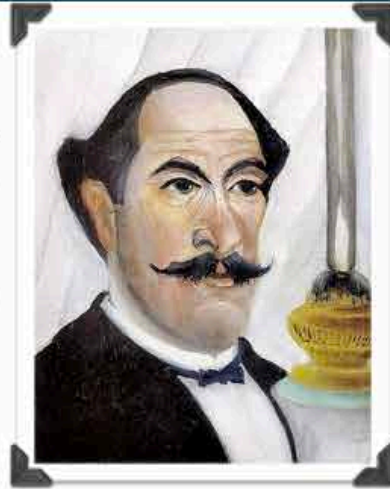

How did you deal with the tricky parts?

Evaluation Card 6

Did you have to make any changes to your design?

What? Why?

1. Use the Mask Design Sheet to help you design a Rousseau inspired animal mask.

3. Gather all of your resources and then you will be ready to start.

# Henri Rousseau: Key Features

Don't forget to use these key features!

The Hungry Lion Throws itself on the Antelope