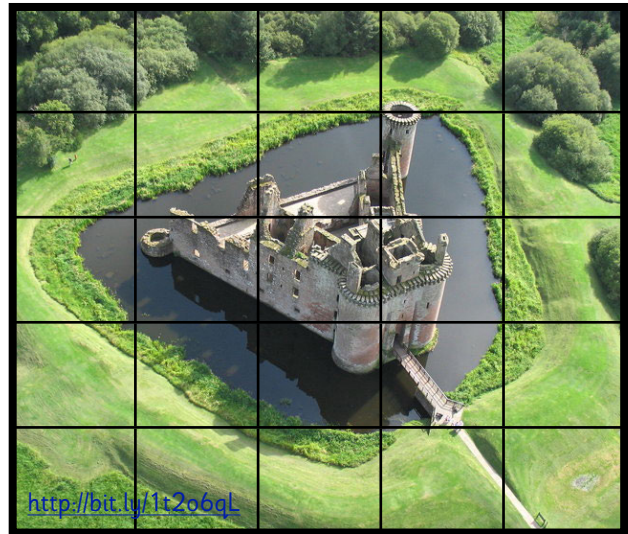

Name: _____ Date: _____

Use the aerial photo of Caerlaverock Castle in Scotland to finish this map. You will need to add the grass and trees. Then complete the key and answer the questions.

Key

-  moat
-  castle
-  path
-  grass
-  trees
-  draw-bridge

Find the 'x' on the map. How will you get from it to the moat?

Find the 'x' on the map. How will you get from it to the castle drawbridge?

Name: _____ Date: _____

Use the aerial photo of Conisbrough Castle in Doncaster, England to finish this map. You will need to add the grass, the trees and the road. Then complete the key and answer the questions.

Use the aerial photo of Sherborne Castle in Dorset, England to finish this map. You will need to add the grass, the trees and the road. Then complete the key and answer the questions.

Key

-  castle
-  path
-  grass
-  trees
-  road
-  lake
-  building

Top Tip!
Copy the grid below on to tracing paper, then lay it over the aerial photograph. This makes it easier to draw your 3D plan!

Key

Bamburgh Castle, England

http://commons.wikimedia.org/wiki/File:Aerial_photo_of_Bamburgh_Castle_-_geograph.org.uk_-_654112.jpg